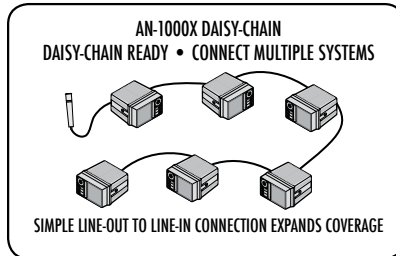

AN-1000X Speaker Monitor

MADE IN USA

SIX YEAR WARRANTY

Technical Specifications

The AN-1000X is the most versatile powered monitor on the market. You can add it to an A/V rack setup, use it as a studio monitor, install it in a trade show booth, or place it in the Captain's quarters on a US Navy warship to monitor activities in the intelligence room.

Features

- Reach Crowds of 400+
- 103 dB of Clear Sound
- Bass & Treble Controls
- RCA & 1/4" Line Inputs
- MIC/LINE Configurable XLR Input
- Magnetically Shielded
- 220 Volt CE-Compliant Model
- Durable ABS Case - Black or White
- Speaker Output Drives Companion Speaker

Inputs
Balanced

microphone / line configurable, female XLR, switchable phantom power
Hi-Z, unbalanced, 1/4"-phone & RCA

Line

Outputs
Line
Speaker

Lo-Z, RCA, buffer isolated line-level
8 Ω , unswitched, 1/4"-phone